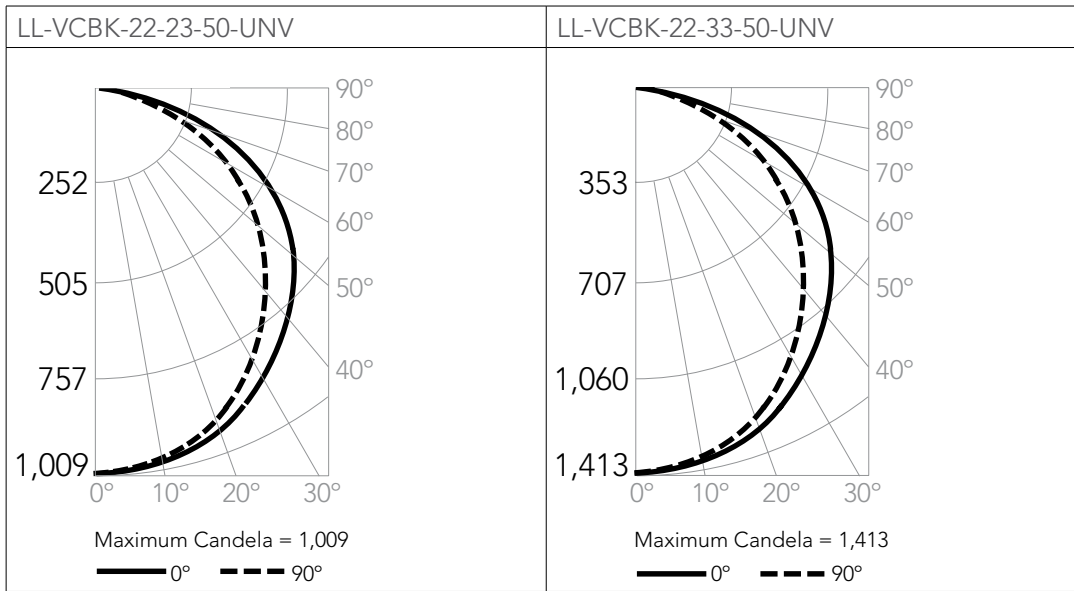

Fixture Information

Size:	23W/33W
Housing:	Steel
Color:	Standard: White
Lens:	Acrylic
Dimming:	Standard 0-10v
Operating Temperature:	-20°C to 50°C
Power Factor:	>.90
CRI:	80
Voltage:	Standard: 120-277V
Sensor:	Standard: No sensor
Warranty:	5-Year Limited Warranty

Performance Data

Lumen Output:

2876 to 4191 lm

Lumens Per Watt (typical):

121 to 130 lm/W

CCT:

3500K

4000K

Dimension

Item	Height	Width	Length	Weight
23W/33W	3"	21.125"	21.50"	8.2 lbs

Photometrics

Project Name	
Catalog #	
Job Type	
Prepared By	
Notes	

Fixture Ordering Information

Part #	Wattage	Lumens	Kelvin	Voltage	Color
LL-VCBK-22-23-35-UNV	23	2876	3500	120-277V	White
LL-VCBK-22-23-40-UNV	23	3000	4000	120-277V	White
LL-VCBK-22-23-50-UNV	23	2969	5000	120-277V	White
LL-VCBK-22-33-35-UNV	33	4004	3500	120-277V	White
LL-VCBK-22-33-40-UNV	33	4158	4000	120-277V	White
LL-VCBK-22-33-50-UNV	33	4191	5000	120-277V	White