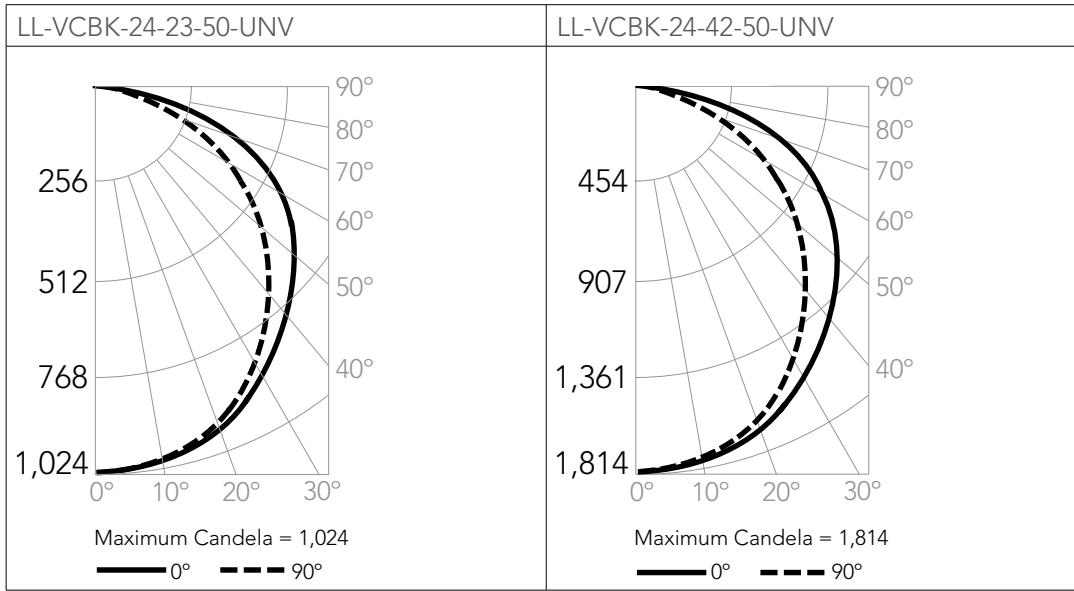

Fixture Information

Size:	23W/42W
Housing:	Steel
Color:	Standard: White
Lens:	Acrylic
Dimming:	Standard 0-10v
Operating Temperature:	-20°C to 50°C
Power Factor:	>.90
CRI:	80
Voltage:	Standard: 120-277V
Sensor:	Standard: No sensor
Warranty:	5-Year Limited Warranty

Performance Data

Lumen Output:

2976 to 5460 lm

Lumens Per Watt (typical):

126 to 133 lm/W

CCT:

3500K

4000K

5000K

Lifespan:

122,000 hours @ 70% (L70)

Ratings & Certificates

cULus Listed for Damp Locations
Flicker-free per IEEE1789-2015 (low risk of adverse effects of flicker at 100% light output level).
Complies with FCC Part 15, Class A.
Complies with IEEE C.62.41-1991, input transient surge protection (2.5kV).
Complies with RoHS (Restriction on Hazardous Substances) requirements.

Dimension

Item	Height	Width	Length	Weight
23W/42W	3"	22.125"	45.625"	15.2 lbs

Photometrics

Project Name	
Catalog #	
Job Type	
Prepared By	
Notes	

Fixture Ordering Information

Part #	Wattage	Lumens	Kelvin	Voltage	Color
LL-VCBK-24-23-35-UNV	23	2976	3500	120-277V	White
LL-VCBK-24-23-40-UNV	23	3036	4000	120-277V	White
LL-VCBK-24-23-50-UNV	23	3059	5000	120-277V	White
LL-VCBK-24-42-35-UNV	42	5285	3500	120-277V	White
LL-VCBK-24-42-40-UNV	42	5376	4000	120-277V	White
LL-VCBK-24-42-50-UNV	42	5460	5000	120-277V	White