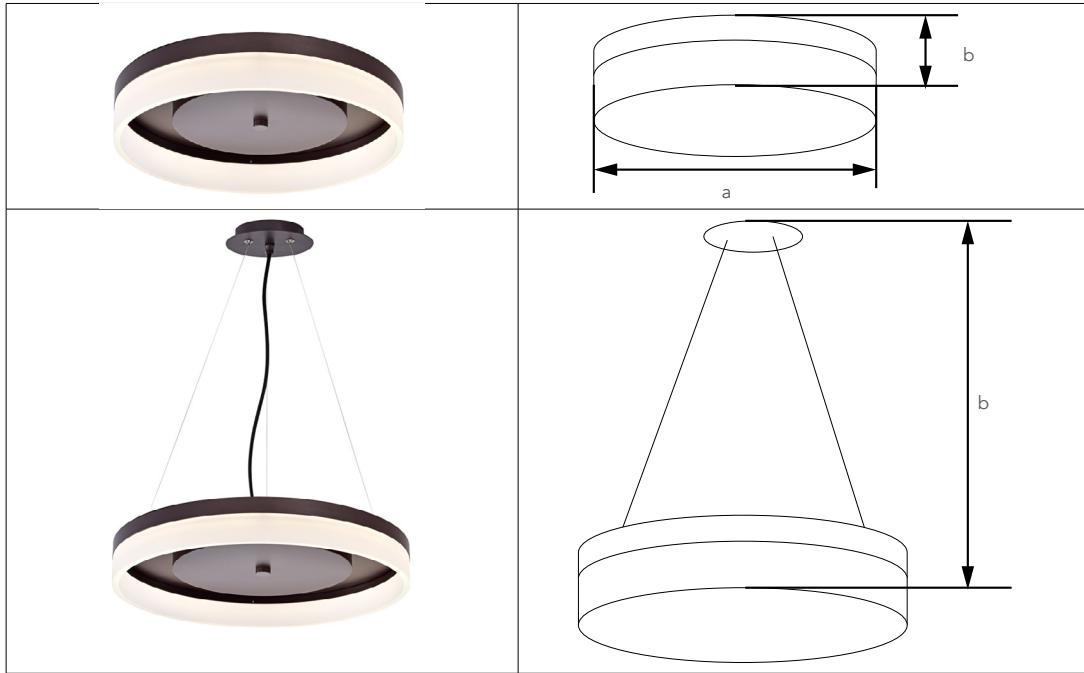

Ceiling Ring Light

Description

The LITELUME™ Ceiling Ring Lite (LL-CRL) features a die-formed cold rolled steel housing in grey or oil rubbed bronze with a high transmission acrylic lite ring for an elegant soft appearance. Featuring 3 different sizes and wattages, and select wattage models available in a suspended mount. Available in 3000k or 4000k with optional EM battery backup and bi-level, high power factor and low THD.

Ratings & Certificates

ETL/cETL Listed
Damp Location Listed

Dimension

Item	Diameter (a)	Height (b)
21W	11.8"	2.8"
34W	15.8"	2.8"
44W	19.7"	2.8"
44W (Suspended)	19.7"	6'

Project Name	
Catalog #	
Job Type	
Prepared By	
Notes	

Fixture Ordering Information

Part #	Wattage	Lumens	Kelvin	Voltage	Color
LL-CRL-21-40-UNV-ORB	21	1260	4000	120-277	Oil Rubbed Bronze
LL-CRL-21-40-UNV-GY	21	1260	4000	120-277	Grey
LL-CRL-21-30-UNV-ORB	21	1260	3000	120-277	Oil Rubbed Bronze
LL-CRL-21-30-UNV-GY	21	1260	3000	120-277	Grey
LL-CRL-34-40-UNV-ORB	34	1980	4000	120-277	Oil Rubbed Bronze
LL-CRL-34-40-UNV-GY	34	1980	4000	120-277	Grey
LL-CRL-34-30-UNV-ORB	34	1980	3000	120-277	Oil Rubbed Bronze
LL-CRL-34-30-UNV-GY	34	1980	3000	120-277	Grey
LL-CRL-44-40-UNV-ORB	44	2330	4000	120-277	Oil Rubbed Bronze
LL-CRL-44-40-UNV-GY	44	2330	4000	120-277	Grey
LL-CRL-44-30-UNV-ORB	44	2330	3000	120-277	Oil Rubbed Bronze
LL-CRL-44-30-UNV-GY	44	2330	3000	120-277	Grey