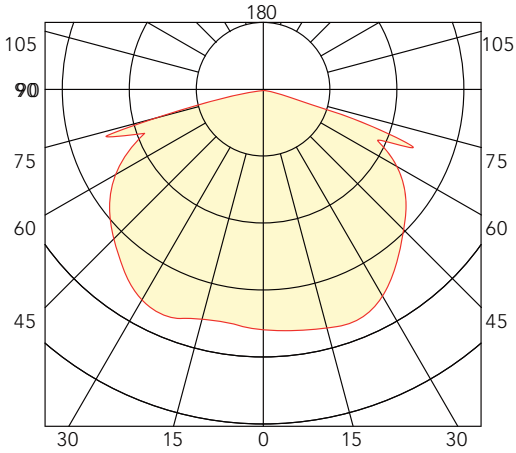

Photometrics