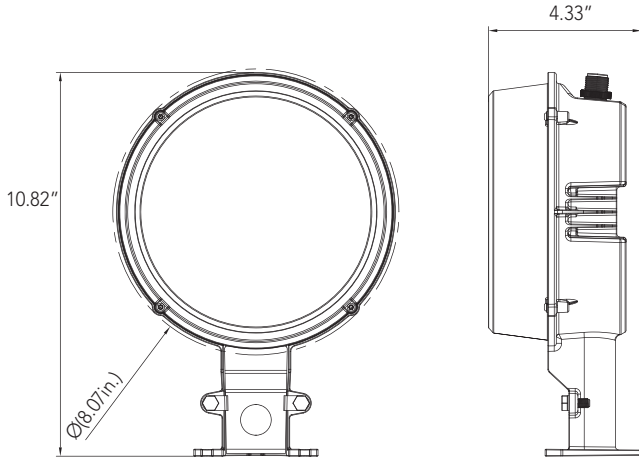

## Dimension

Item	Width	Diameter	Height	Weight
20W	4.33"	8.07"	10.82"	2.20 lb
40W	4.33"	8.07"	10.82"	2.40 lb