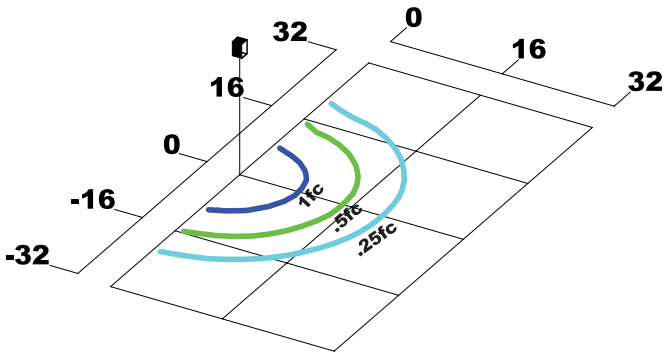

Photometric

LL-ALWPMFC-36-AMB-UNV-BZ