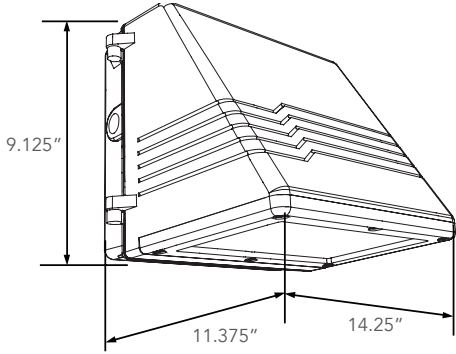

Fixture Information

Size:	36W
Housing:	Die Cast Hinged and Gasketed Aluminum Front Frame and Housing with ½" Coin Plugs
Finish:	Textured Architectural Bronze Powdercoat Finish Over a Chromate Conversion Coating
Lens:	Standard: Tempered Clear Flat Glass Lens
Temperature:	-40°C to +40°C
Voltage:	Standard: 120-277V
Power Factor:	>.90
Surge Protector:	6 kVA
Warranty:	10-Year Limited Warranty

213,000 hrs @ 25°C (L70)

Ratings & Certificates

CSA: Listed for Wet Locations, ANSI/UL 1598, 8750; IP66 Sealed LED Compartment. ADA Compliant. 10 year Warranty. BAA Compliant

Dimension

Item	Height	Width	Depth
36W	9.125"	14.25"	11.375"