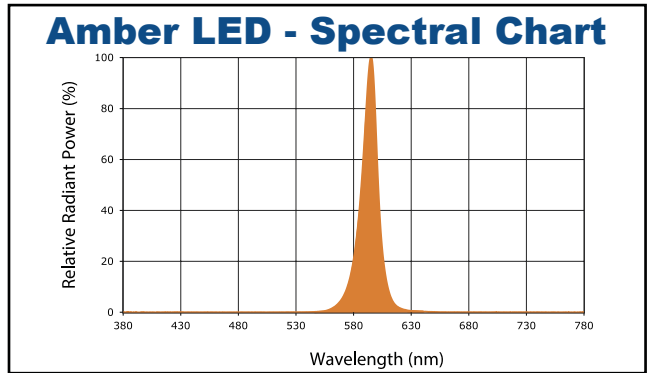

Photometric

LL-ALWPMFC-36-AMB-UNV-BZ