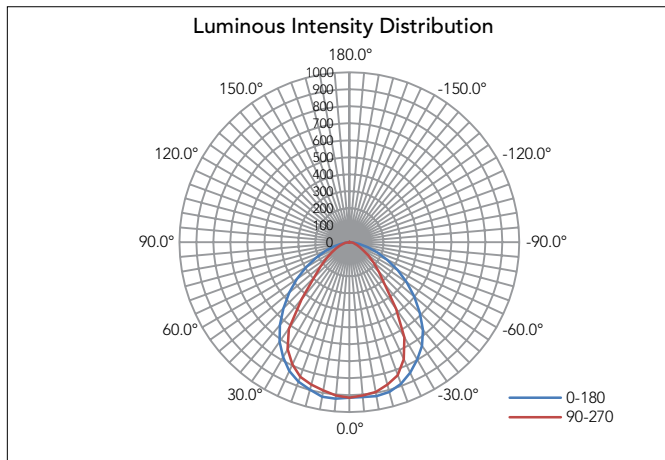

Photometrics

15W