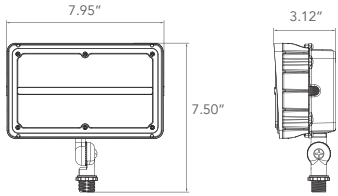

Dimension

Item	Width	Length	Height	Weight
Floodlight (45W) w/ Knuckle Mount	3.12"	7.95"	7.50"	2.932 lb
Floodlight (45W) w/ Yoke Mount	3.12"	8.47"	6.56"	3.527 lb
Floodlight (60W) w/ Knuckle Mount	3.12"	7.95"	7.50"	3.152 lb
Floodlight (60W) w/ Yoke Mount	3.12"	8.47"	6.56"	3.748 lb

Knuckle Mount