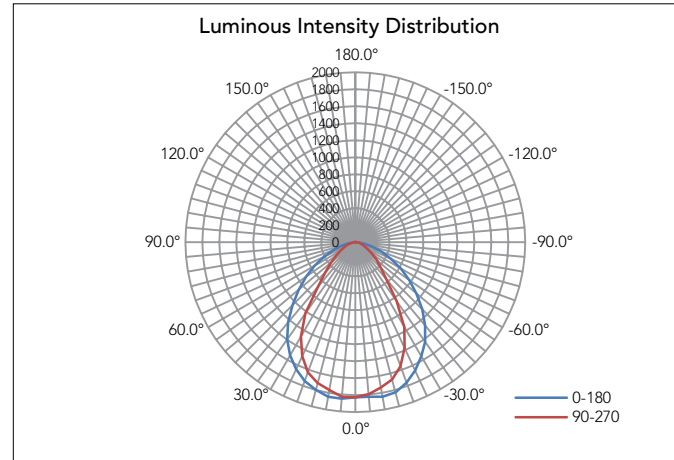

Dimension

Item	Width	Length	Height	Weight
Floodlight (45W) w/ Knuckle Mount	3.12"	7.95"	7.50"	2.932 lb
Floodlight (45W) w/ Yoke Mount	3.12"	8.47"	6.56"	3.527 lb
Floodlight (60W) w/ Knuckle Mount	3.12"	7.95"	7.50"	3.152 lb
Floodlight (60W) w/ Yoke Mount	3.12"	8.47"	6.56"	3.748 lb

Knuckle Mount

Yoke Mount

Mounting Options

Knuckle Mount- Die-cast aluminum knuckle provides flexibility in mounting from a variety of areas.

Yoke Mount- Die-cast aluminum yoke is easily adapted to many surfaces and allows easy fixture aiming angles.

Photometrics

15W

27W